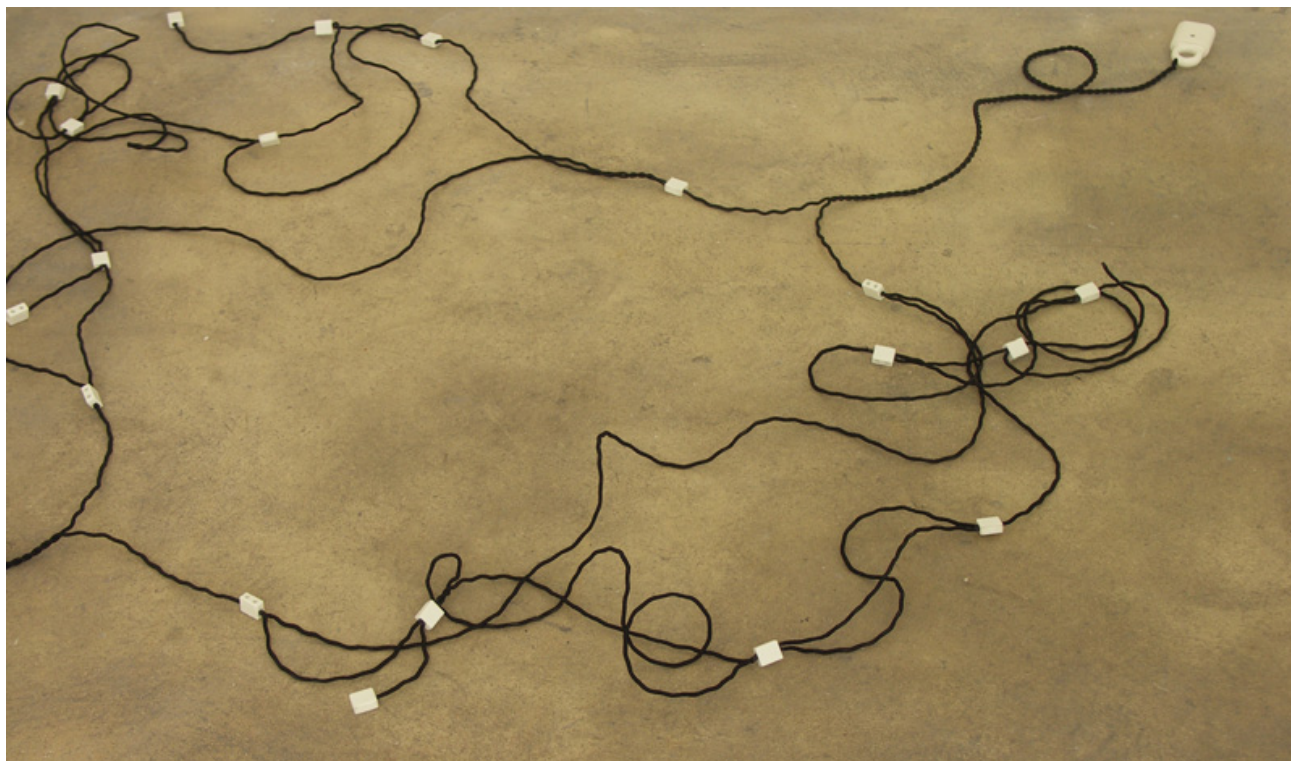

Exhibition View